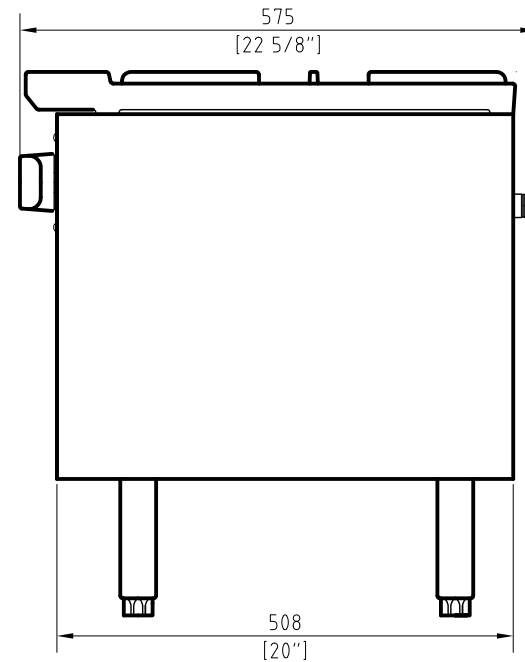

AESP1-3R24

18"Wx21"Dx24"H
3 Ring Burners, Double Stock Pot Stove

Atlanta Culinary Equipment, Inc.

www.ATLequipment.com

2063 Mountain Industrial Blvd., Tucker, GA 30084, USA