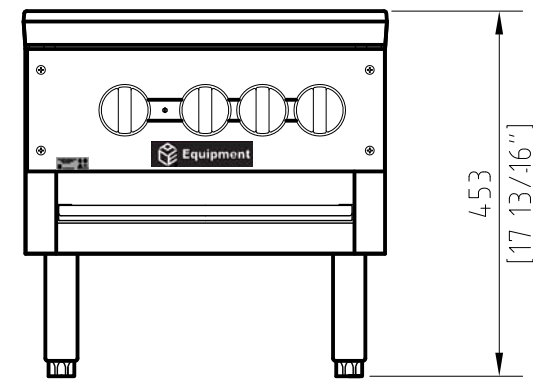

AESP2-3R18

18"Wx42"Dx18"H
3 Ring Burners, Double Stock Pot Stove

Atlanta Culinary Equipment, Inc.

www.ATLequipment.com

2063 Mountain Industrial Blvd., Tucker, GA 30084, USA