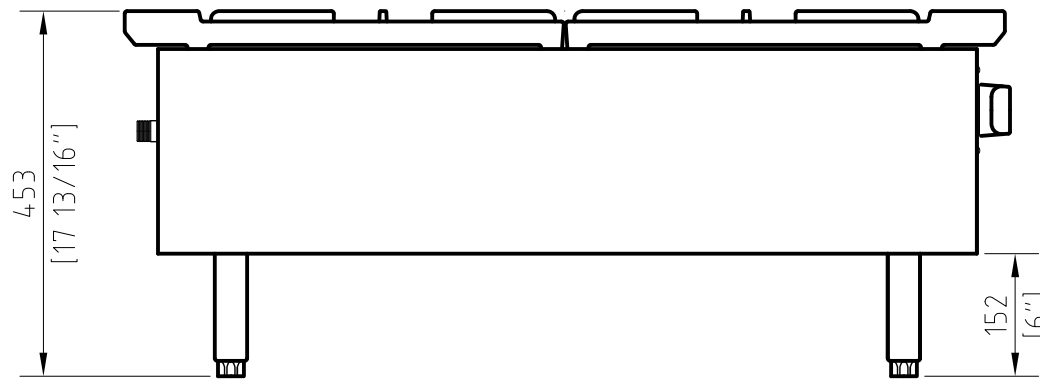

AESP2-3R18

18"Wx42"Dx18"H
3 Ring Burners, Double Stock Pot Stove

Atlanta Culinary Equipment, Inc.

www.ATLequipment.com

2063 Mountain Industrial Blvd., Tucker, GA 30084, USA