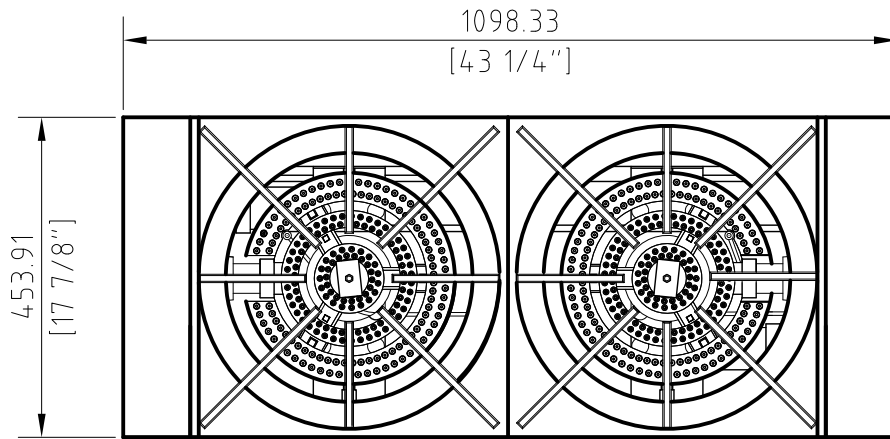

AESP2-3R24

18"Wx42"Dx24"H

3 Ring Burners, Double Stock Pot Stove

Atlanta Culinary Equipment, Inc.

www.ATLequipment.com

2063 Mountain Industrial Blvd., Tucker, GA 30084, USA