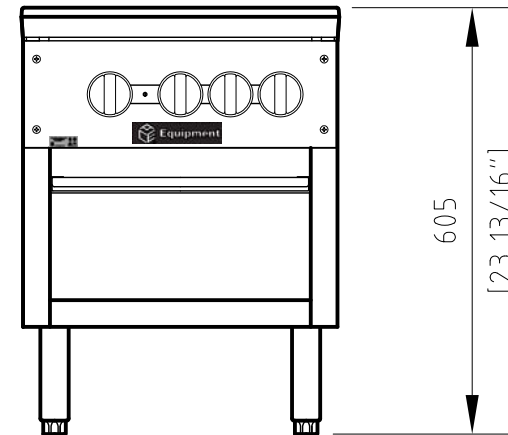

AESP2-3R24

18"Wx42"Dx24"H

3 Ring Burners, Double Stock Pot Stove

Atlanta Culinary Equipment, Inc.

www.ATLequipment.com

2063 Mountain Industrial Blvd., Tucker, GA 30084, USA