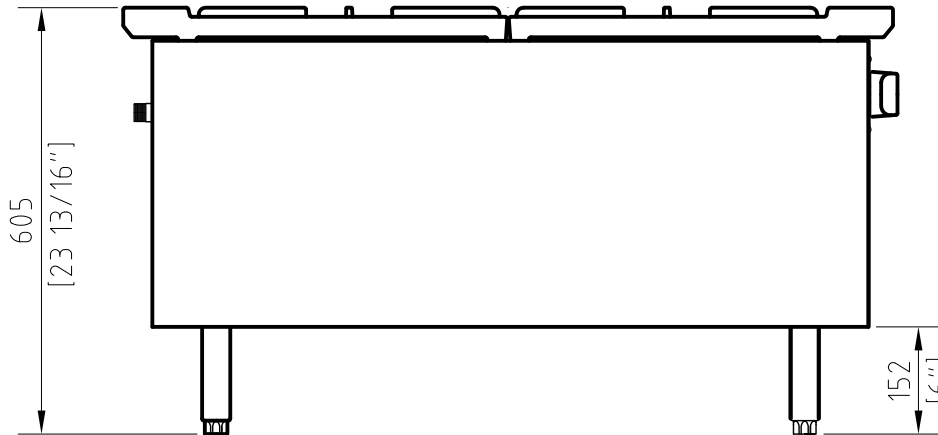

AESP2-3R24

18"Wx42"Dx24"H

3 Ring Burners, Double Stock Pot Stove

Atlanta Culinary Equipment, Inc.

www.ATLequipment.com

2063 Mountain Industrial Blvd., Tucker, GA 30084, USA